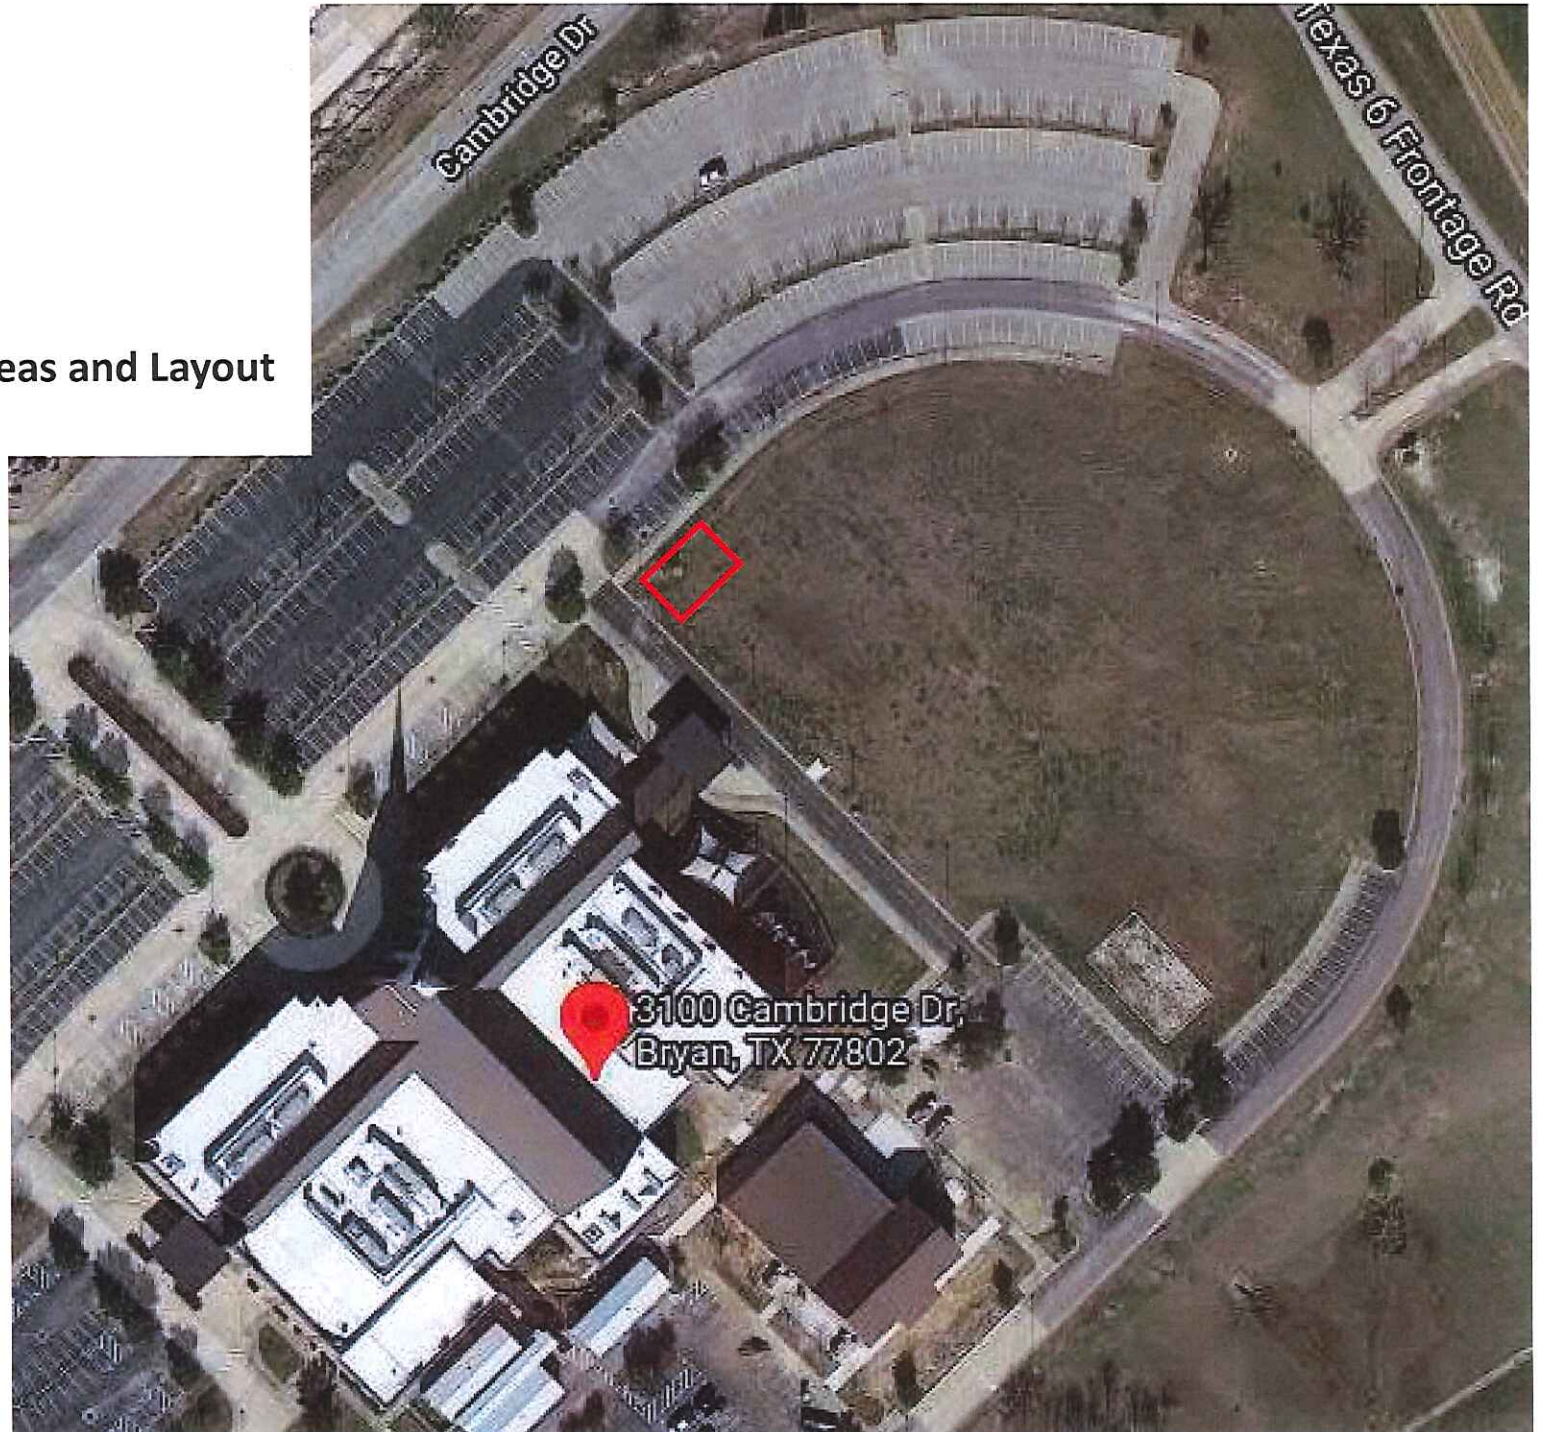

**First Baptist Bryan
3100 Cambridge Dr.
Bryan, TX 77802**

Initial Playground Ideas and Layout

Power Poles

- No Utility lines in field.

Desired location for new playground. Further described in following pages.

Typical placement of large white tent in this location.

New crosswalks to be painted for kids crossing the road. In addition, speed bumps are recommended.

4 to 6 year old playground. This playground will not be available from 9/2022 to 7/2023