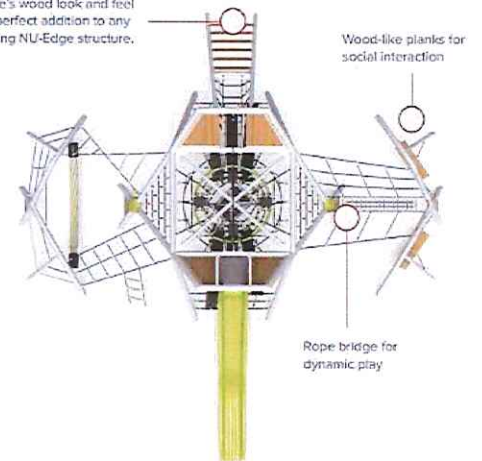

This structure's wood look and feel make it the perfect addition to any new or existing NU-Edge structure.

Wood-like planks for social interaction

Rope bridge for dynamic play