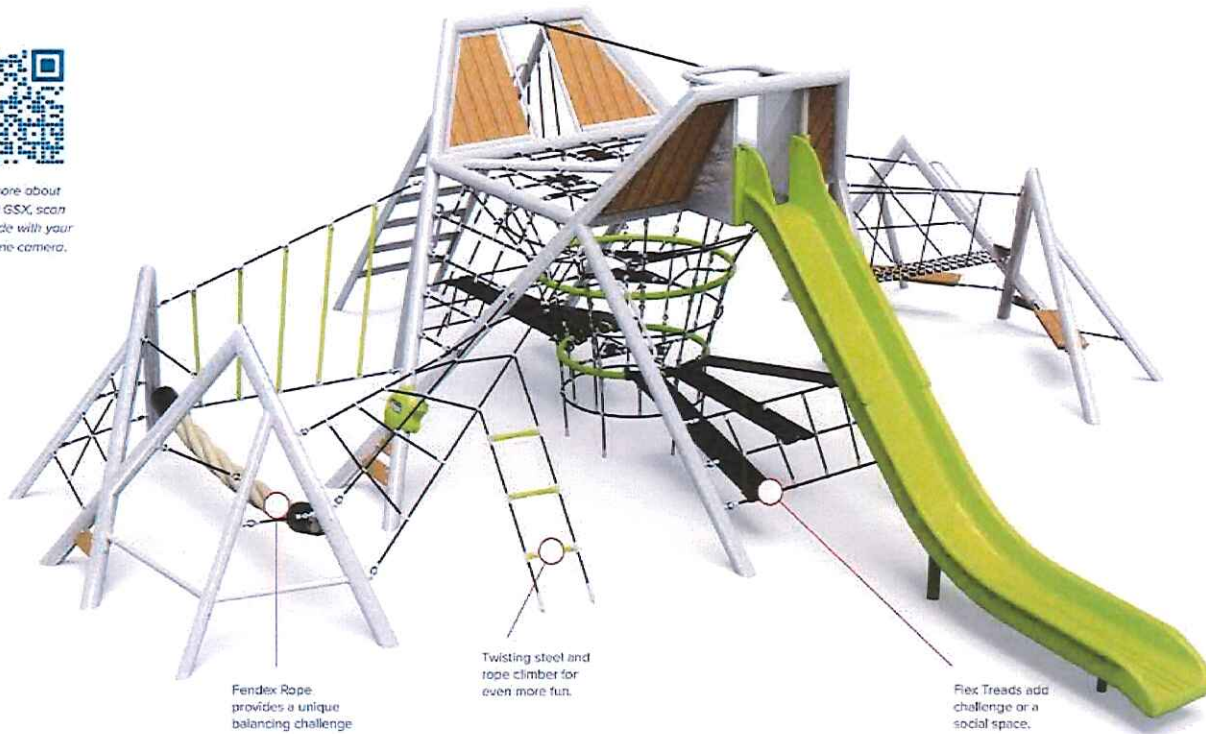

To learn more about NU-Edge® GSX, scan the QR code with your smart phone camera.

Fendex Rope provides a unique balancing challenge

Twisting steel and rope climber for even more fun.

Flex Treads add challenge or a social space.