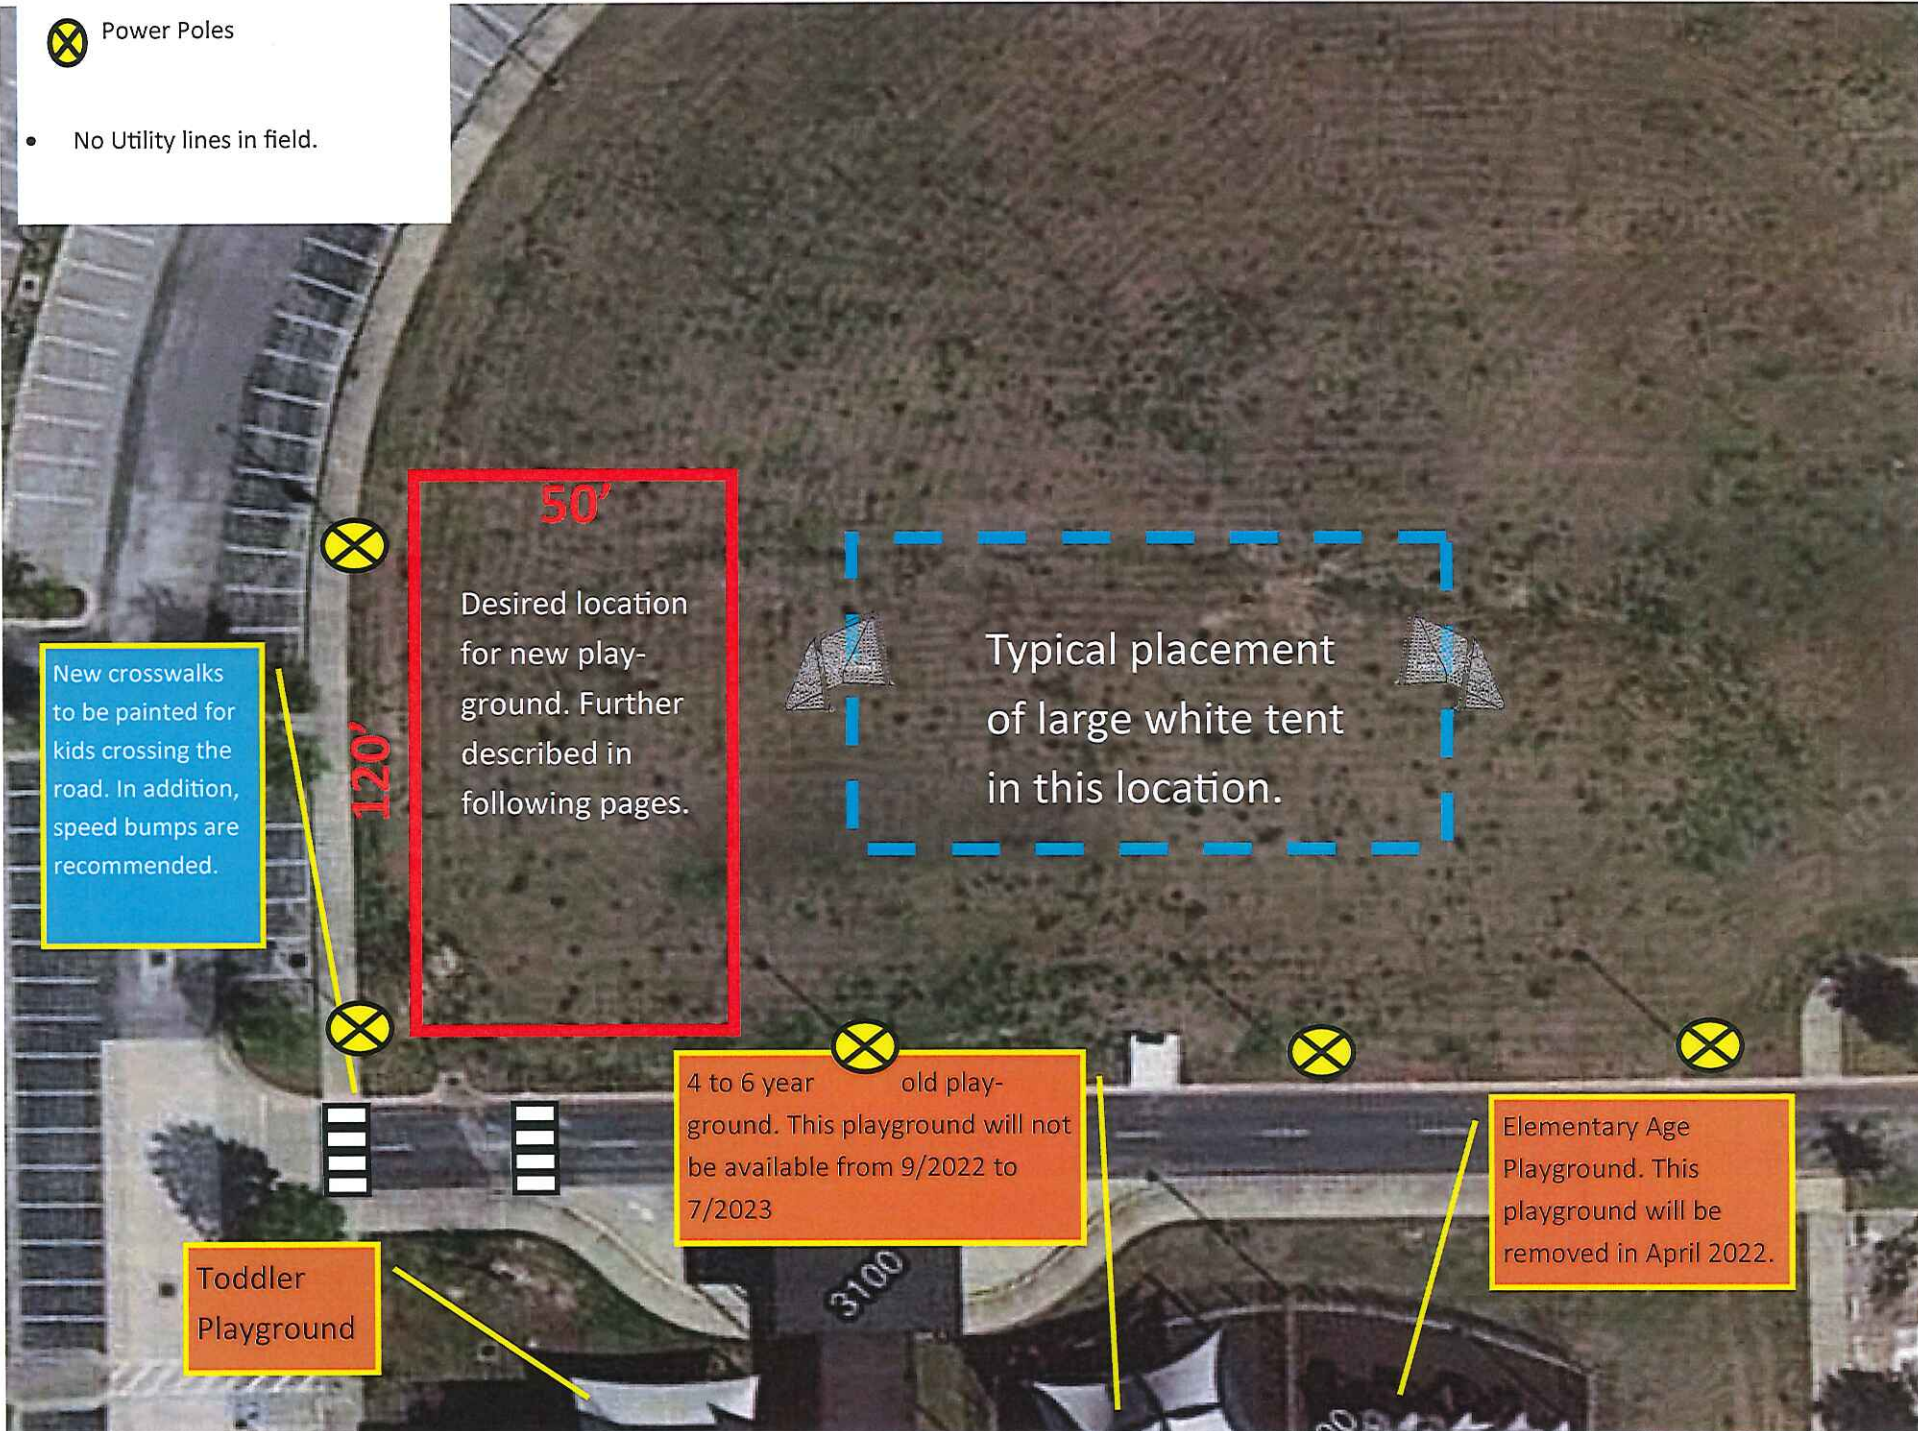

**First Baptist Bryan
3100 Cambridge Dr.
Bryan, TX 77802**

Initial Playground Ideas and Layout

Power Poles

- No Utility lines in field.

Desired location for new playground. Further described in following pages.

Typical placement of large white tent in this location.

New crosswalks to be painted for kids crossing the road. In addition, speed bumps are recommended.

4 to 6 year old playground. This playground will not be available from 9/2022 to 7/2023

Elementary Age Playground. This playground will be removed in April 2022.

Toddler Playground

Fence will be iron welded, similar to existing fence.
Height will be ~67". We will have at least 2 locked gates for entrance.

Canopy covered

Gaga Pits

Potentially Canopy covered

LIMITLESS PLAY WITH NU-EDGE® GSX

Stay Active with Endless Climbing Challenges

With its small footprint and modern design, the NU-Edge® GSX packs big fun in small spaces. This structure uses crisscrossing rope elements and the thrill of height for endless climbing opportunities. Kids can imagine themselves climbing Mount Everest or sliding down a waterfall with this innovative structure. Complete with a slide, ladders, and an interior net, kids can climb under, over, or through this structure.